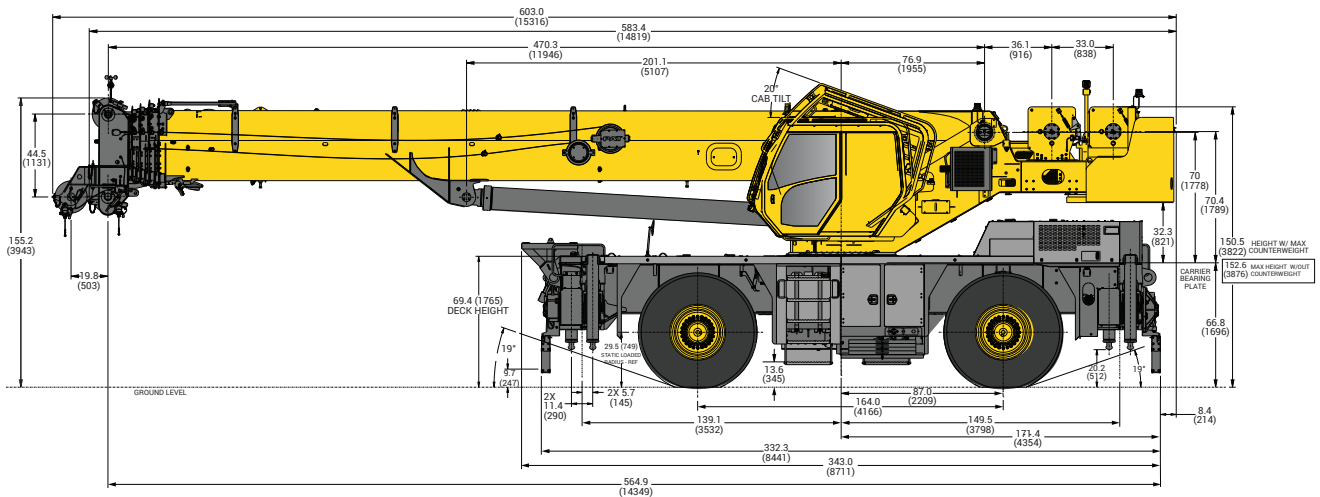

# DIMENSIONS

Tire Size: 23.5 x 25													
A	B	C	D	E	F	G	A	B	C	D	E	F	G
668.9 (16 990)	656.2 (16 667)	515.9 (13 103)	502.2 (12 755)	490.6 (12 461)	364.7 (9263)	350.8 (8910)	475.9 (12 089)	475.5 (12 077)	281.9 (7161)	262.9 (6678)	254.1 (6455)	179.1 (4550)	165.7 (4209)
Two-Wheel Steer							Four-Wheel Steer						

Dimensions in inches (mm) unless otherwise specified.

# DIMENSIONS