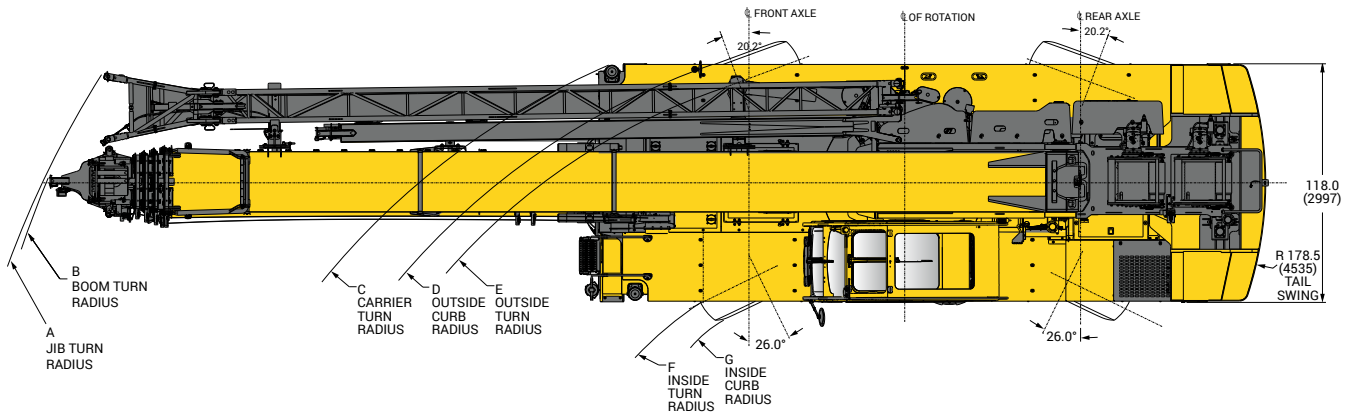

# DIMENSIONS

Tire Size: 23.5 x 25													
A	B	C	D	E	F	G	A	B	C	D	E	F	G
668.9 (16 990)	656.2 (16 667)	515.9 (13 103)	502.2 (12 755)	490.6 (12 461)	364.7 (9263)	350.8 (8910)	475.9 (12 089)	475.5 (12 077)	281.9 (7161)	262.9 (6678)	254.1 (6455)	179.1 (4550)	165.7 (4209)
Two-Wheel Steer							Four-Wheel Steer						

Dimensions in inches (mm) unless otherwise specified.

# DIMENSIONS