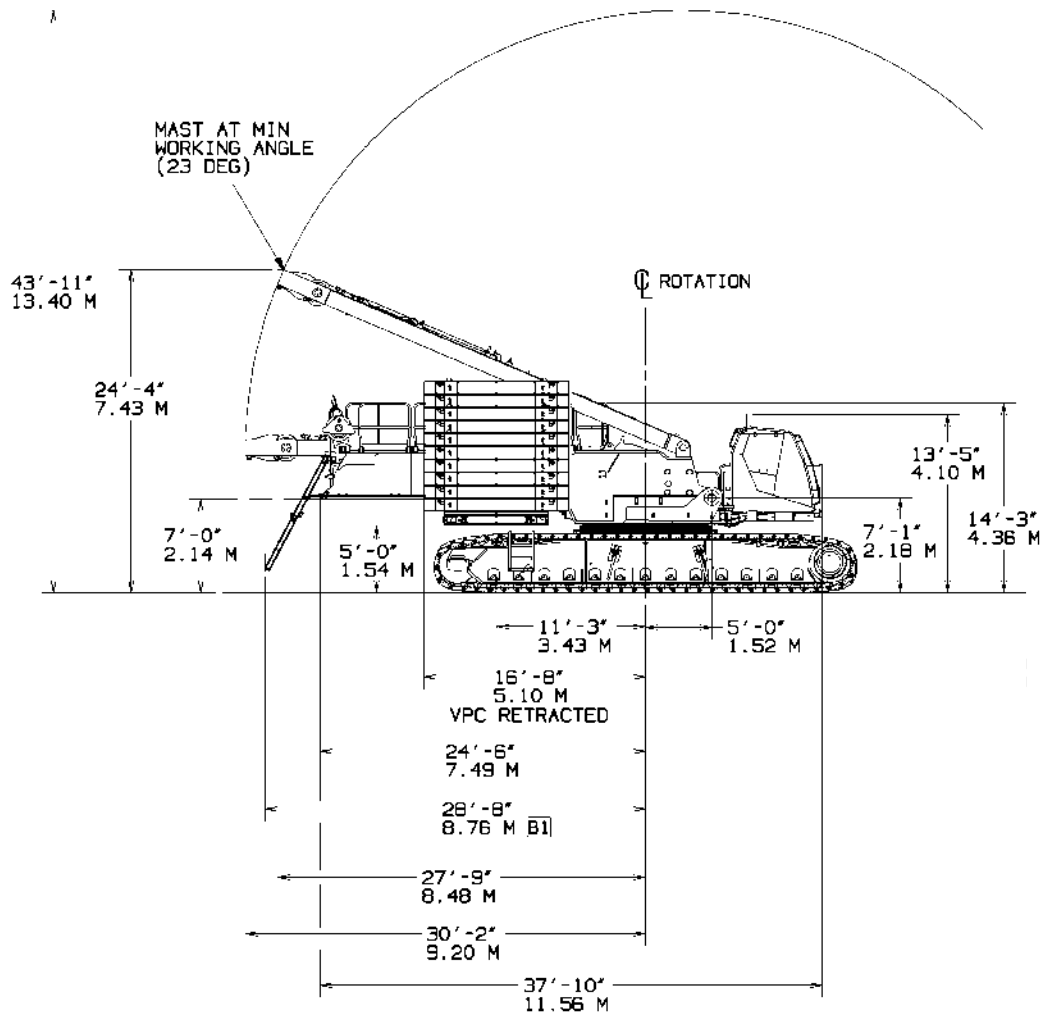

# Outline dimensions

COUNTERWEIGHT HEIGHTS	
SERIES 3	16'-1" (4.93m)
SERIES 2	14'-2" (4.33m)
SERIES 1	12'-2" (3.73m)

# Outline dimensions