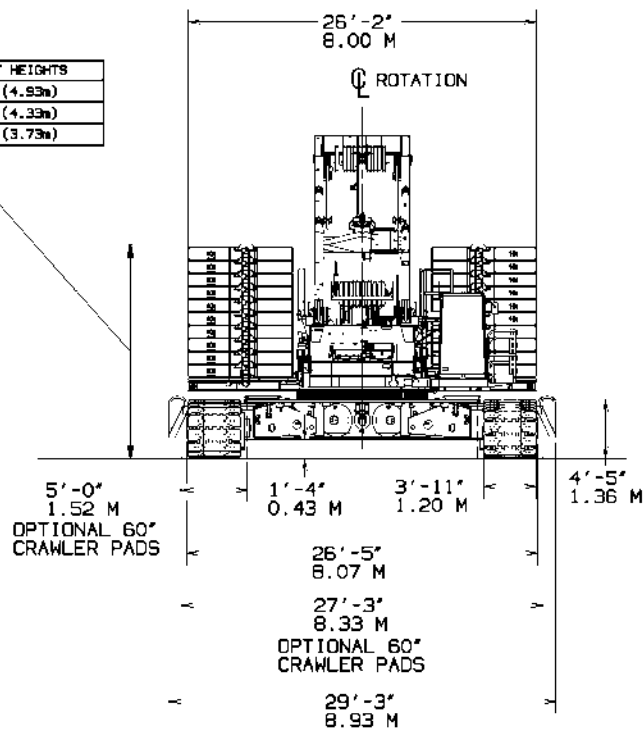

# Outline dimensions

COUNTERWEIGHT HEIGHTS	
SERIES 3	16'-1" (4.93m)
SERIES 2	14'-2" (4.33m)
SERIES 1	12'-2" (3.73m)

# Outline dimensions