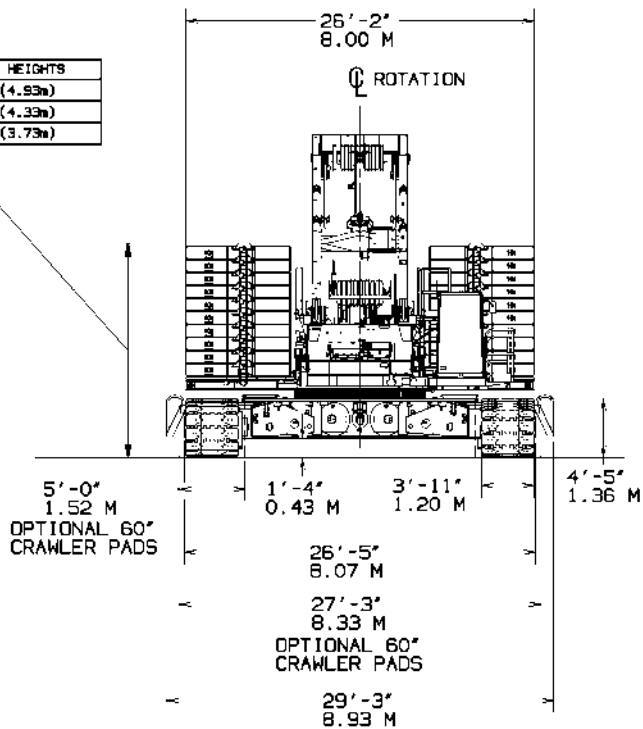

# Outline dimensions

COUNTERWEIGHT HEIGHTS	
SERIES 3	18'-1" (4.93m)
SERIES 2	14'-2" (4.33m)
SERIES 1	12'-2" (3.73m)

# Outline dimensions