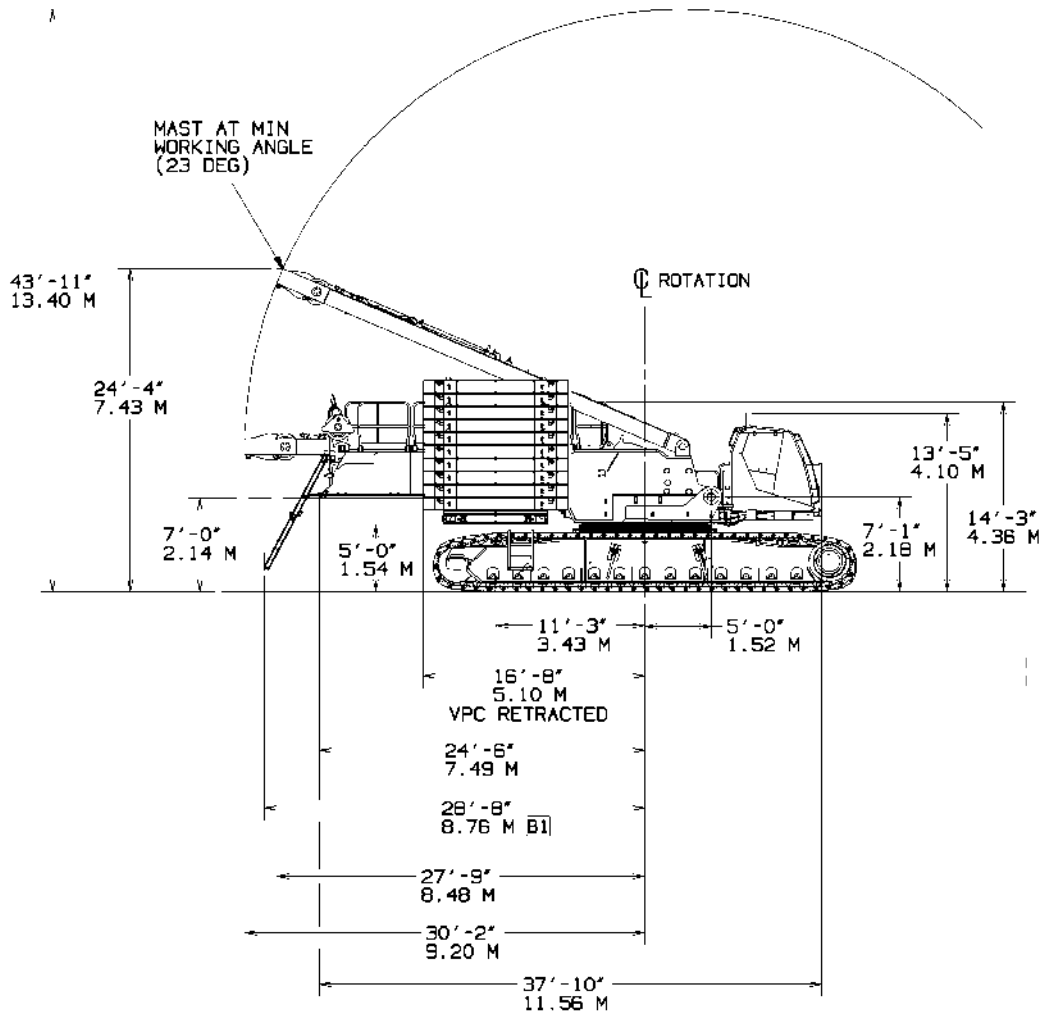

# Outline dimensions

COUNTERWEIGHT HEIGHTS	
SERIES 3	18'-1" (4.93m)
SERIES 2	14'-2" (4.33m)
SERIES 1	12'-2" (3.73m)

# Outline dimensions